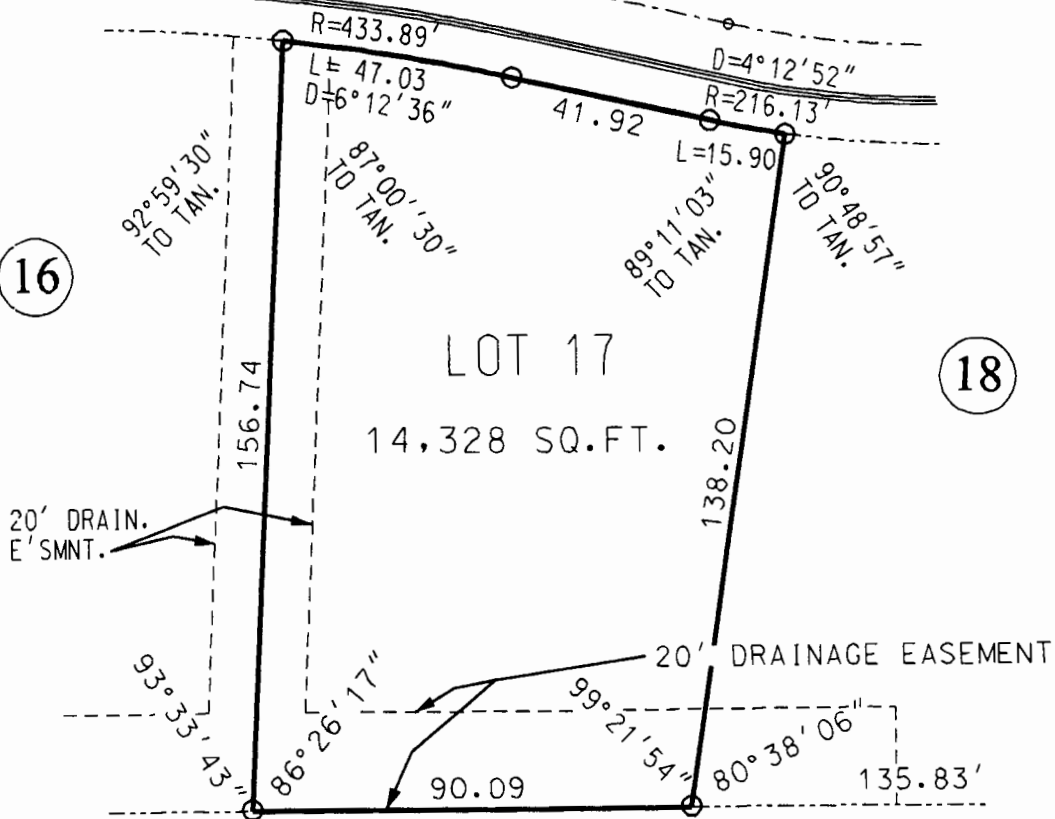

MONTEVALLO PARK PLACE

16

18

LOT 17
14,328 SQ. FT.

STONEHURST
GREEN
PARCEL